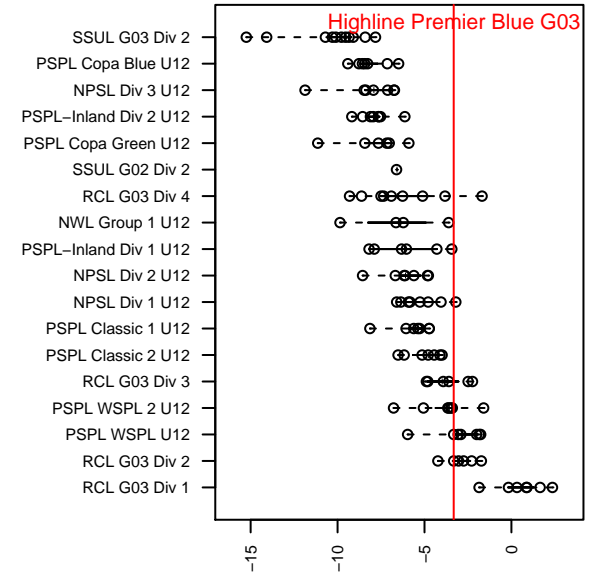

**attack and defense rating
relative to others at age
and all opponents in last 13 months**