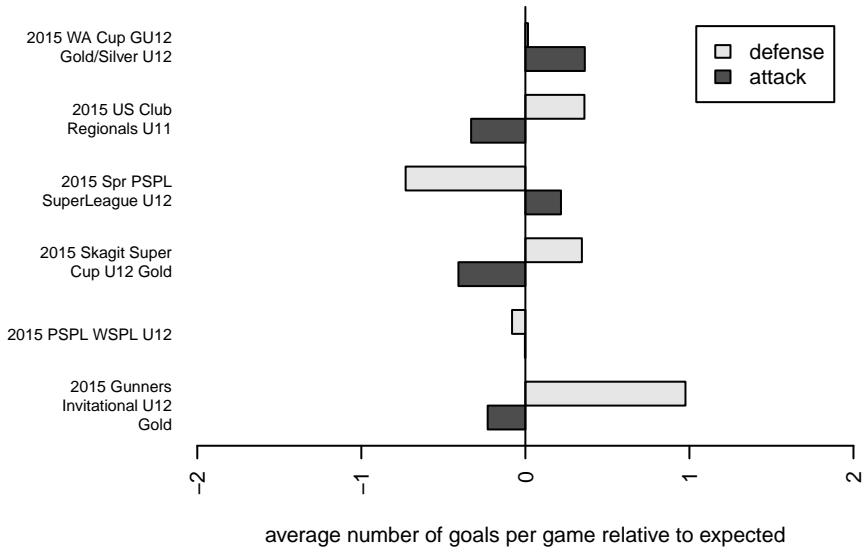

Performance relative to 13 month average