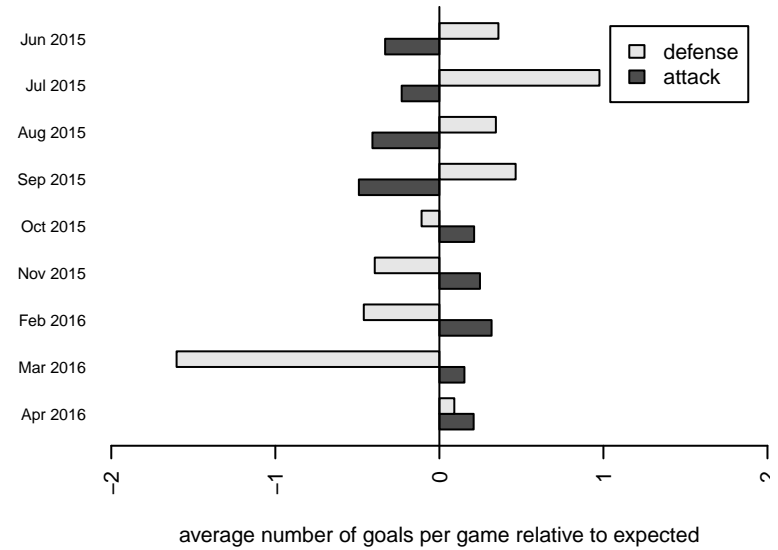

Performance relative to 13 month average