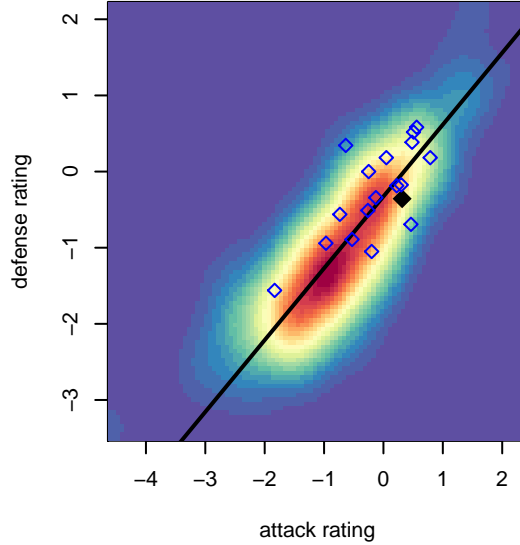

**attack and defense rating
relative to others at age
and all opponents in last 13 months**