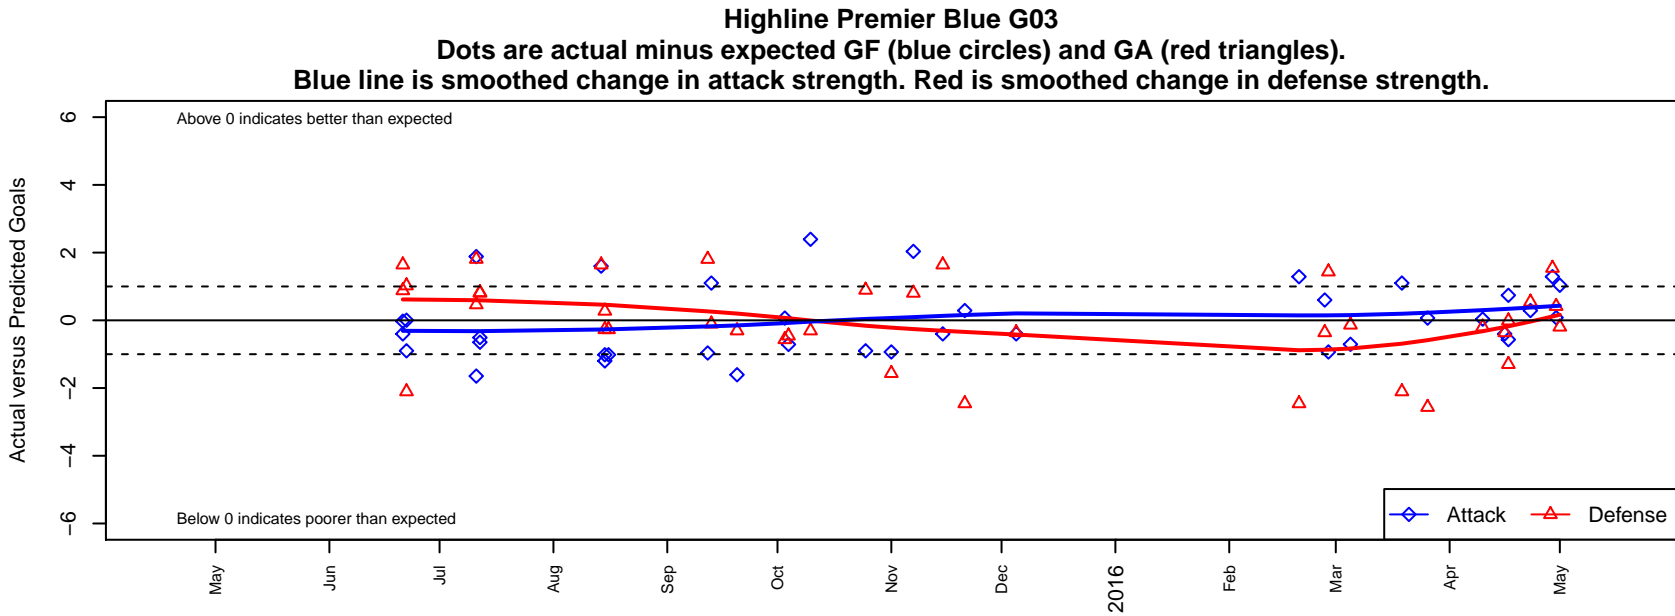

**attack and defense variance (black dot)
relative to other teams
and top 10 in region**

**attack and defense rating
relative to others at age
and all opponents in last 13 months**

Highline Premier Blue G03

Highline Premier FC
Burien, WA
G03 total strength=793
attack=1.37 defense=0.7
fall league = PSPL WSPL U12
spr league = Spr PSPL SuperLeague U12

alt names used:
Highline Premier Eagles 03
HIGHLINE PREMIER EAGLES 03
Highline Premier FC Eagles 03
HIGHLINE PREMIER FCEAGLES G03
HIGHLINE PREMIER FCEAGLES G03
Highline Premier FC Eagles 03
HIGHLINE PREMIER EAGLES 03 (TBA)

Venues played:
2015 US Club Regionals U11
2015 Gunners Invitational U12 Gold
2015 Skagit Super Cup U12 Gold
2015 PSPL WSPL U12
2015 Spr PSPL SuperLeague U12
2015 WA Cup GU12 Gold/Silver U12